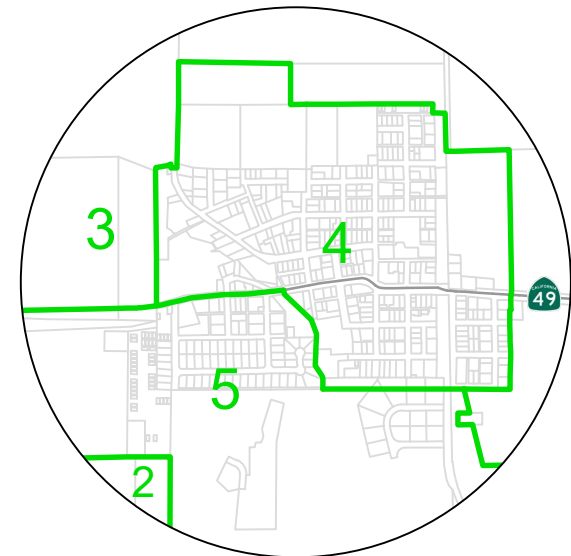

SIERRA COUNTY SUPERVISORIAL DISTRICTS 2021

* DISTRICT 4 DETAIL